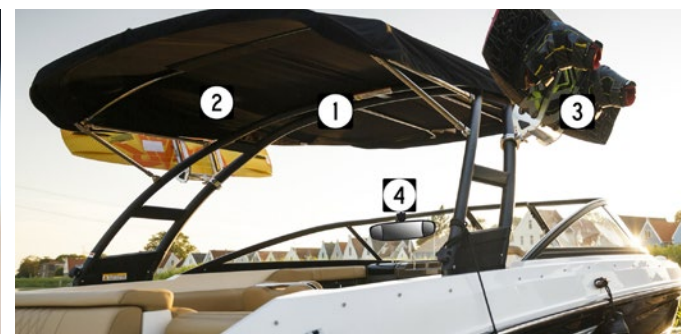

ELEVATION PACKAGE	SPX 190 OB	SPX 210 OB	SPX 230 OB	SUN SPORT 230 OB	SPX 190	SPX 210	SPX 230	SUN SPORT 230
Water Sports Tower								
Bimini Top								
Swivel Wakeboard Racks								
Ski Mirror								

PACK CAPITAINE	PAQUETE CAPITÁN	CAPTAIN'S-PAKET
Table de cockpit ronde en teck	Mesa de la bañera redonda, teca	Runder Cockpit-Tisch aus Teakholz
Coussin de remplissage proue avec coussin de dossier Walk-Thru à l'avant	Cojín de relleno de proa con cojín de respaldo delantero Walk-Thru	Bugfüllkissen mit nach vorne durchgängigem Rückenlehnenkissen
Taud Bimini avec coffre en inox	Toldo bimini con maletero, acero inoxidable	Bimini-Top mit Hülle
Attache pare battage	Clips del protector	Fender-Clips
Taud de cockpit et couvre-tonneau	Lona, toldos de la bañera y capota	Sportpersenning und Bugabdeckung
Essuie-glace tribord	Limpiaparabrisas de estribor	Scheibenwischer, steuerbord

PACK ÉLÉVATION	PAQUETE DE ELEVACIÓN	ELEVATION-PAKET
Mesa de la bañera redonda, teca	Mesa de la bañera redonda, teca	Wakeboard-Tower
Cojín de relleno de proa con cojín de respaldo delantero Walk-Thru	Cojín de relleno de proa con cojín de respaldo delantero Walk-Thru	Bimini-Top
Toldo bimini con maletero, acero inoxidable	Toldo bimini con maletero, acero inoxidable	Wakeboard-Racks
Clips del protector	Clips del protector	Wasserski Spiegel