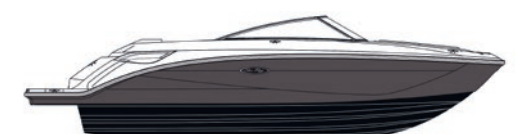

SLX & SUN SPORT 250

SDX SERIES

SUNDANCER SERIES

HULL SIDE COLOR - WHITE OR BLACK BOTTOM

SPORT / SPX / SUN SPORT 230

SLX & SUN SPORT 250

SDX SERIES

SUNDANCER SERIES