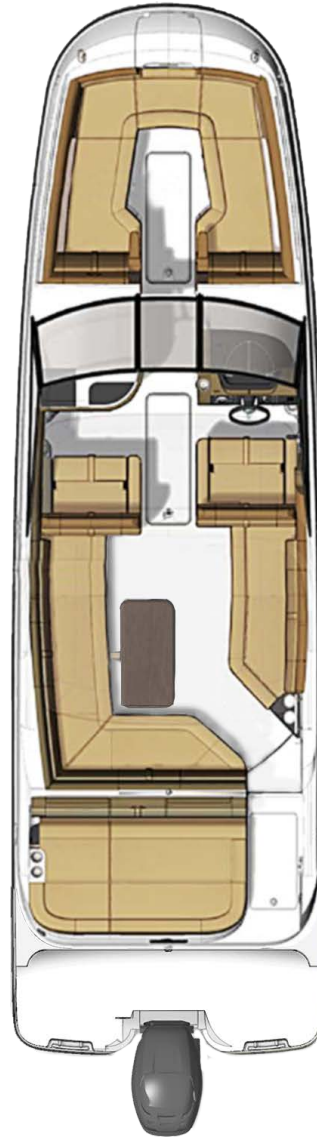

STANDARD SEATING PLAN