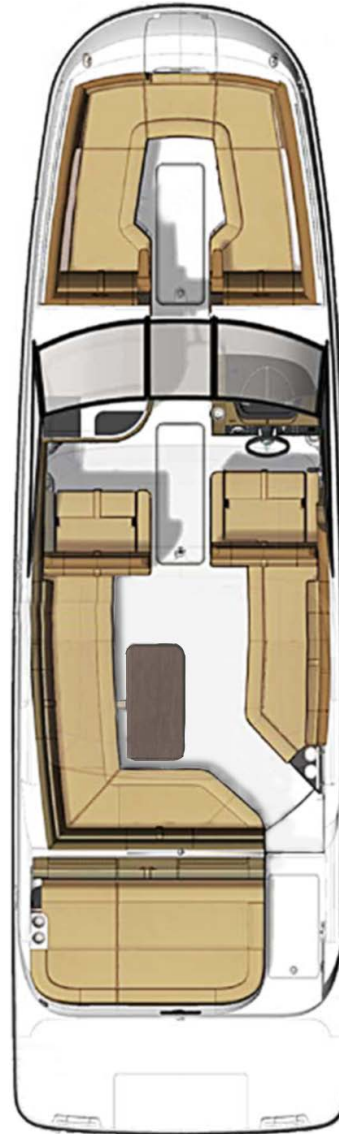

STANDARD SEATING PLAN