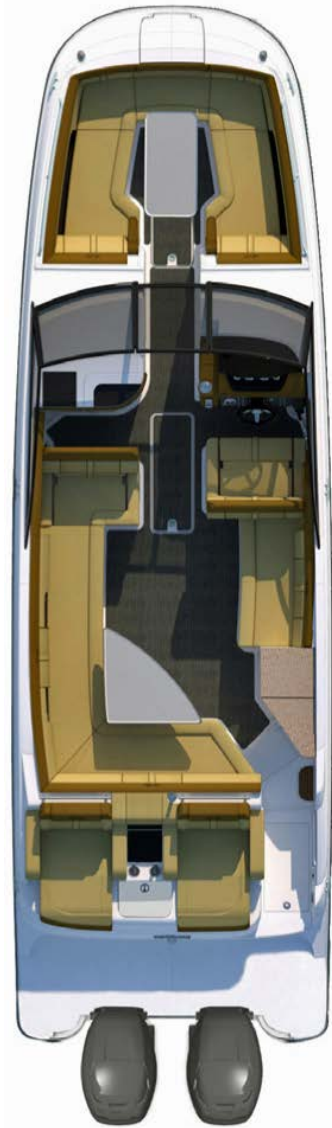

STANDARD SEATING PLAN