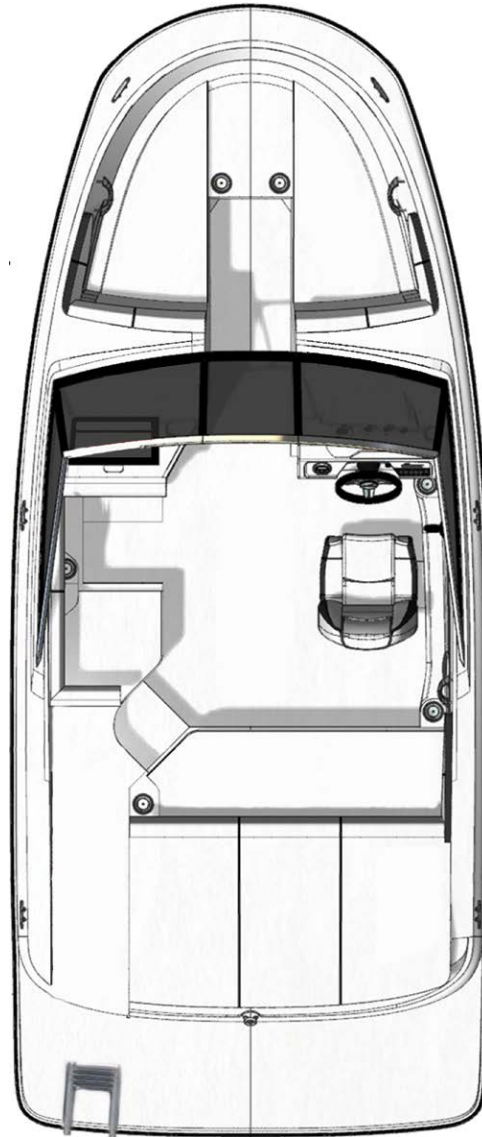

ELECTRONICS

- Chartplotter / Sonar 5" (Includes: Simrad G05 (5") Touchscreen Display; Chartplotter with Preloaded Charts; Transducer with Water Temperature, Depth & Fishfinder; 5" Tachometer & 4" Multifunction Gauges)
- Digital Dash with Mercury VesselView Link 9" (Includes: Simrad G09 (9") Touchscreen Display with Mercury Vessel View Link Data; Chartplotter with Preloaded Charts; Transducer with Depth, Water Temperature, Fishfinder & Active Trim – Automatic Engine Trim System)
- Depth Finder
- Premier Audio Upgrade (Includes: 2 Pair of FUSION 6.5" Signature Series Speakers, 10" Signature Series Subwoofer & Signature Series 5 Channel 1600W Amp)

STANDARD SEATING PLAN

OPTIONAL PORT BUCKET SEAT