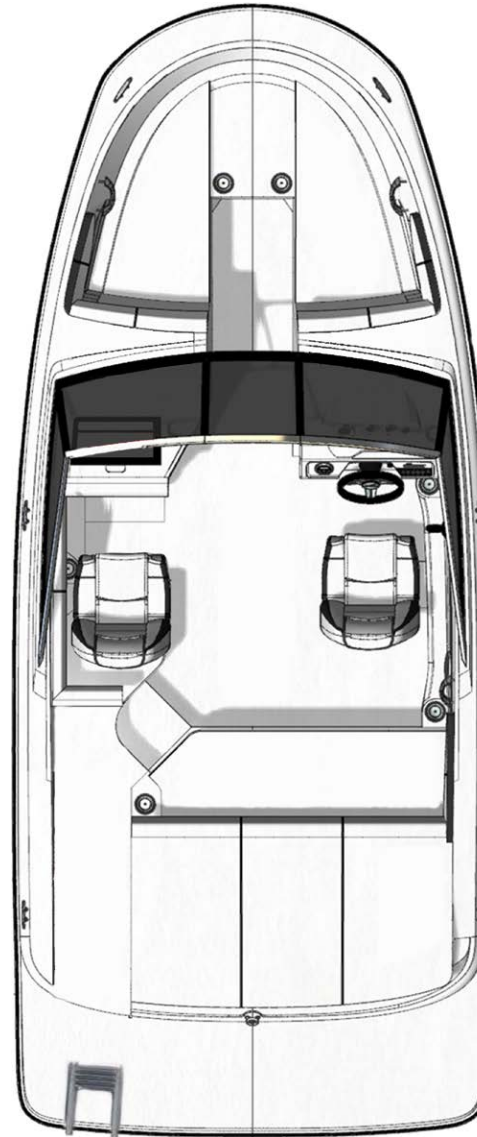

ELECTRONICS

- Chartplotter / Sonar 5" (Includes: Simrad G05 (5") Touchscreen Display; Chartplotter with Preloaded Charts; Transducer with Water Temperature, Depth & Fishfinder; 5" Tachometer & 4" Multifunction Gauges)
- Digital Dash with Mercury VesselView Link 9" (Includes: Simrad G09 (9") Touchscreen Display with Mercury Vessel View Link Data; Chartplotter with Preloaded Charts; Transducer with Depth, Water Temperature, Fishfinder & Active Trim – Automatic Engine Trim System)
- Depth Finder
- Premier Audio Upgrade (Includes: 2 Pair of FUSION 6.5" Signature Series Speakers, 10" Signature Series Subwoofer & Signature Series 5 Channel 1600W Amp)

ADDITIONAL OPTIONS

- Battery On / Off Switch
- C E Option Group
- Fire Suppression System (FM200) Automatic
- High Altitude Prop
- Premium Ski Mirror
- Tower Board Racks

TRAILER OPTIONS

- 3,400 lb Trailer Single Axle with Single Axle Disc Brakes (Galvanized)
- 5,000 lb Trailer Tandem Axle with Single Axle Disc Brakes (Painted)
- 5,000 lb Trailer Tandem Axle with Single Axle Disc Brakes (Galvanized)
- 5,000 lb Trailer Tandem Axle with Tandem Axle Disc Brakes (Painted)
- 5,000 lb Trailer Tandem Axle with Tandem Axle Disc Brakes (Galvanized)
- 5,000 lb Premium Trailer Tandem Axle with Single Axle Disc Brakes (Painted)
- 5,000 lb Premium Trailer Tandem Axle with Tandem Axle Disc Brakes (Painted)

STANDARD SEATING PLAN

OPTIONAL PORT BUCKET SEAT