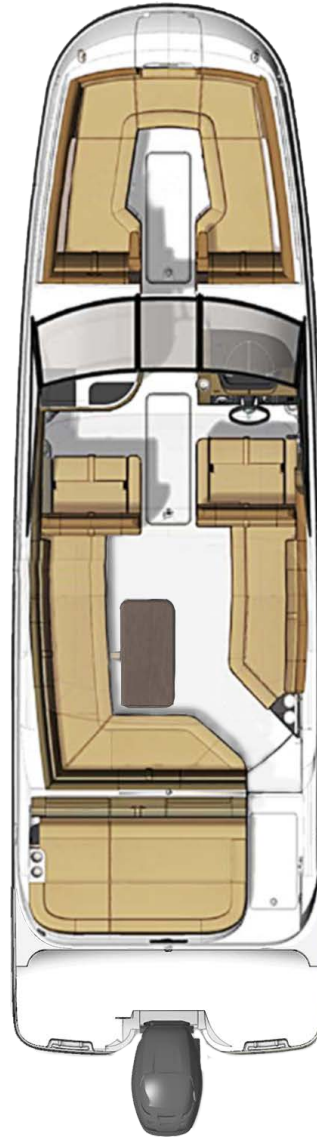

STANDARD SEATING PLAN