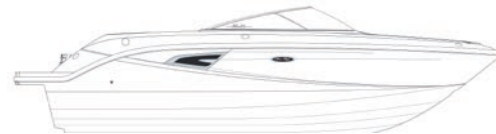

Sea Ray®

SDX 270

SDX 270

SDX 270

7,56 M | 2,55 M
(without stern platform)

246 L

2675 KG

12 P / 950 KG

STANDARD WHITE HULL

SPORT / SPX / SUN SPORT 230

SLX & SUN SPORT 250

SDX SERIES

SUNDANCER SERIES

HULL SIDE COLOR - WHITE OR BLACK BOTTOM

SPORT / SPX / SUN SPORT 230

SLX & SUN SPORT 250