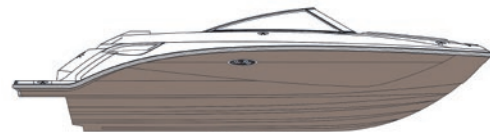

Sea Ray®

SDX 270

SDX 270

SDX 270

7,56 M | 2,55 M
(without stern platform)

246 L

2675 KG

12 P / 950 KG

SDX SERIES

SUNDANCER SERIES

FULL COLOR HULL

SPORT / SPX / SUN SPORT 230

SLX & SUN SPORT 250

SDX SERIES

THREE TONE COLOR HULL

SLX & SUN SPORT