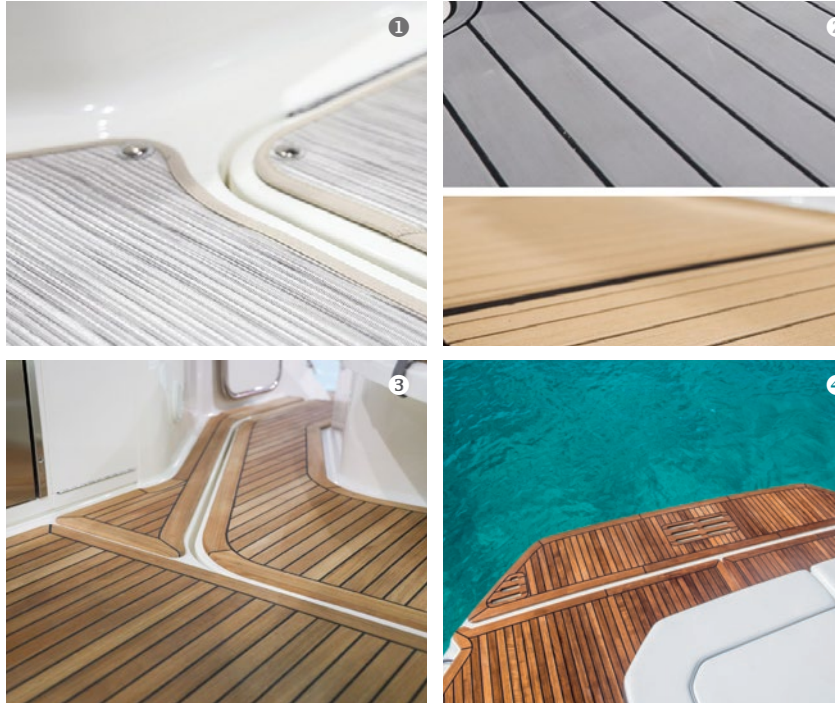

Fabrics & Finishes

FLOORING | SOL | SUELOS | FUSSBODEN

	INFINITY FLOORING ¹	SEADEK ²	TEAK COCKPIT ³	TEAK SWIM PLATFORM ⁴
SPX / SUN SPORT 230	OPT	OPT	-	-
SLX / SUN SPORT 250	OPT	OPT	OPT	OPT
SDX	OPT	OPT	OPT	OPT
SUNDANCER	OPT	OPT	OPT	OPT

INTERIOR | INTÉRIEUR | INTERIOR | INNENRAUM

	WALNUT WOOD INTERIOR WITH LUXURY SHOJI DOORS ⁵	DRIFT WOOD WITH LUXURY SHOJI DOORS ⁶
SUNDANCER	STD	OPT